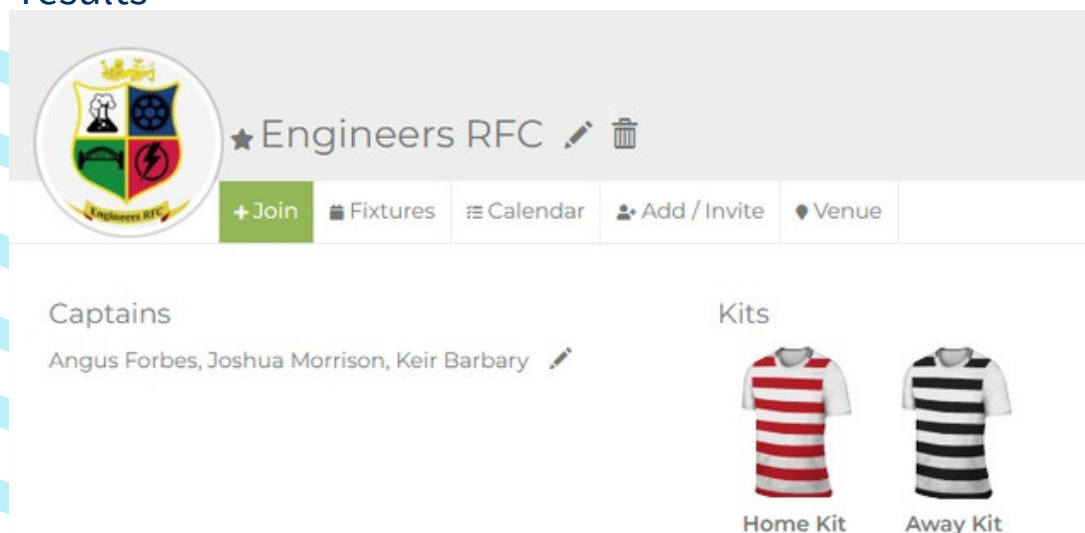

2

If you're not set up as a Team Captain by 2nd Oct email polly.pearse@ed.ac.uk. This will give you website permissions including: editing your team and entering results